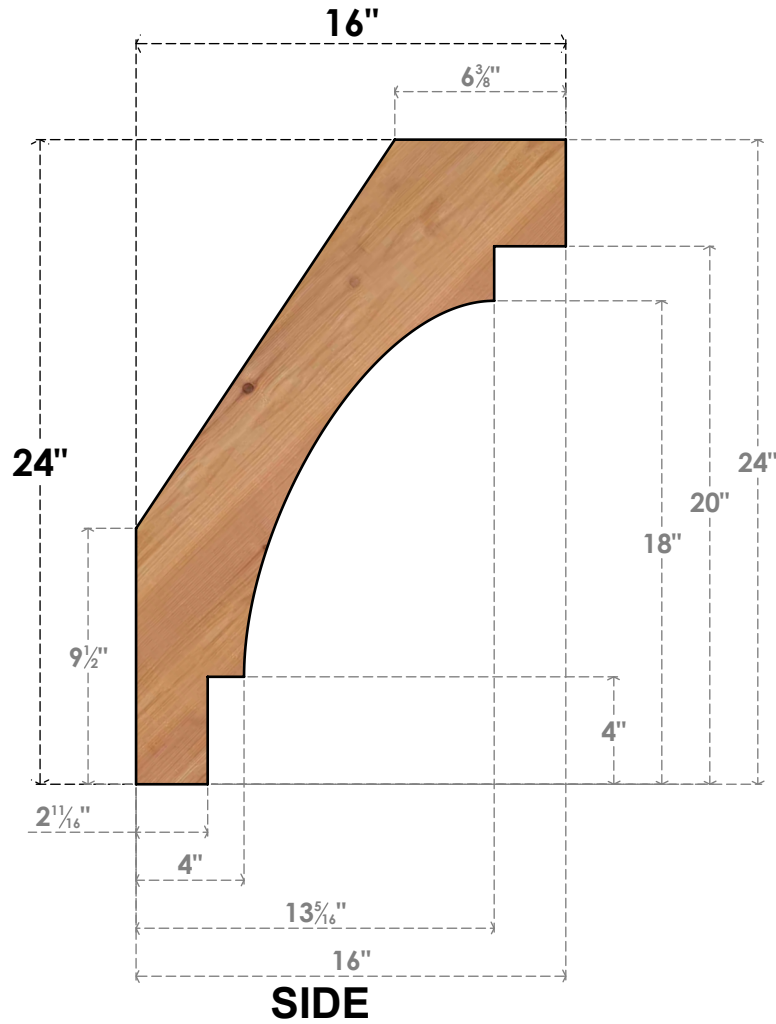

BRC06X16X24MRC00SWR

5 1/2"W X 16"D X 24"H MERCED SMOOTH BRACE, WESTERN RED CEDAR

EKENA MILLWORK
 2300 WEST MAIN ST.
 CLARKSVILLE, TX 75426
 TOLL FREE: 866-607-0453
 WWW.EKENAMILLWORK.COM

NOTES

1. INSTALLATION TO BE COMPLETED IN ACCORDANCE WITH MANUFACTURER'S SPECIFICATIONS.
2. DRAWING MAY NOT BE TO SCALE
3. THIS DRAWING IS INTENDED FOR DESIGN AND PLANNING PURPOSES ONLY.
4. ALL INFORMATION CONTAINED HEREIN WAS CURRENT AT THE TIME OF DEVELOPMENT BUT MUST BE REVIEWED AND APPROVED BY THE PRODUCT MANUFACTURER TO BE CONSIDERED ACCURATE.
5. PRODUCTS ARE NOT KILN DRIED. THIS ITEM IS UNIQUE AND WILL CONTAIN THE NATURAL VARIATIONS THAT THE WOOD SPECIES OFFERS. THIS MAY RESULT IN VARIATIONS UP TO 1/4"