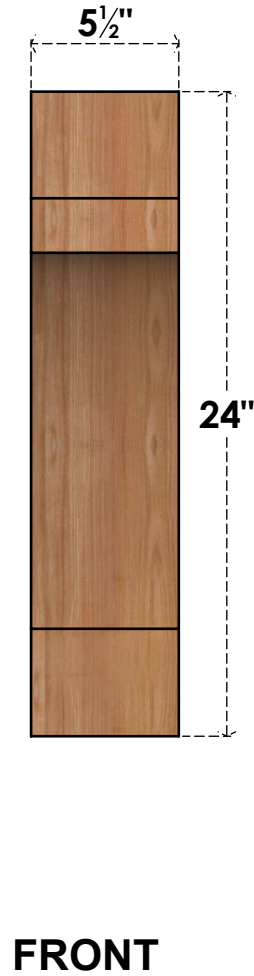

BRC06X16X24MRC00SWR

5 1/2"W X 16"D X 24"H MERCED SMOOTH BRACE, WESTERN RED CEDAR

EKENA MILLWORK
 2300 WEST MAIN ST.
 CLARKSVILLE, TX 75426
 TOLL FREE: 866-607-0453
 WWW.EKENAMILLWORK.COM

NOTES

1. INSTALLATION TO BE COMPLETED IN ACCORDANCE WITH MANUFACTURER'S SPECIFICATIONS.
2. DRAWING MAY NOT BE TO SCALE
3. THIS DRAWING IS INTENDED FOR DESIGN AND PLANNING PURPOSES ONLY.
4. ALL INFORMATION CONTAINED HEREIN WAS CURRENT AT THE TIME OF DEVELOPMENT BUT MUST BE REVIEWED AND APPROVED BY THE PRODUCT MANUFACTURER TO BE CONSIDERED ACCURATE.
5. PRODUCTS ARE NOT KILN DRIED. THIS ITEM IS UNIQUE AND WILL CONTAIN THE NATURAL VARIATIONS THAT THE WOOD SPECIES OFFERS. THIS MAY RESULT IN VARIATIONS UP TO 1/4"